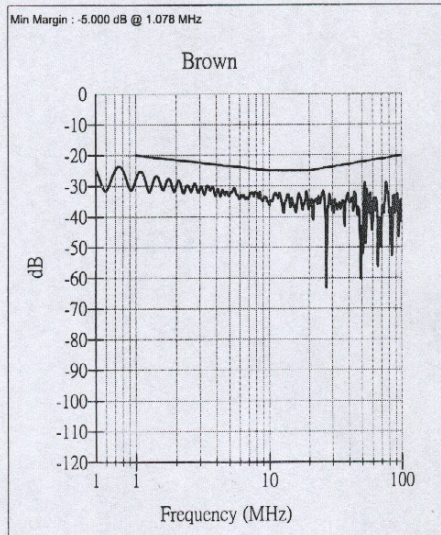

Company	ADDISON	Reel No	219-2
Specification	TIA 568A - Cat5e	Description	4 Pair
Test Started	2002/6/19 PM 01:54:54	Length	1007 ft
Comments		Temperature	28 ° C
Technician		Test Status:	PASS

### Impedance Near

Company	ADDISON	Reel No	219-2
Specification	TIA 568A - Cat5e	Description	4 Pair
Test Started	2002/6/19 PM 01:54:54	Length	1007 ft
Comments		Temperature	28 ° C
Technician		Test Status:	PASS

Return Loss Near

Company	ADDISON	Reel No	219-2
Specification	TIA 568A - Cat5e	Description	4 Pair
Test Started	2002/6/19 PM 01:54:54	Length	1007 ft
Comments		Temperature	28 ° C
Technician		Test Status:	PASS

NEXT (Pair-Pair) Near

Company	ADDISON	Reel No	219-2
Specification	TIA 568A - Cat5e	Description	4 Pair
Test Started	2002/6/19 PM 01:54:54	Length	1007 ft
Comments		Temperature	28 ° C
Technician		Test Status:	PASS