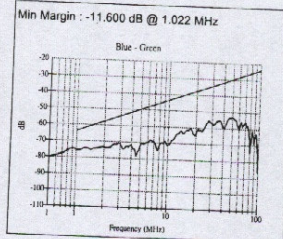

### Attenuation Near

Company	ADDISON	Reel No	219-2
Specification	TIA 568A - Cat5e	Description	4 Pair
Test Started	2002/6/19 PM 01:54:54	Length	1007 ft
Comments		Temperature	28 ° C
Technician		Test Status:	PASS

NEXT (Pair-Pair) Near

Company	ADDISON	Reel No	219-2
Specification	TIA 568A - Cat5e	Description	4 Pair
Test Started	2002/6/19 PM 01:54:54	Length	1007 ft
Comments		Temperature	28 ° C
Technician		Test Status:	PASS

NEXT (PowerSum) Near

Company	ADDISON	Reel No	219-2
Specification	TIA 568A - Cat5e	Description	4 Pair
Test Started	2002/6/19 PM 01:54:54	Length	1007 ft
Comments		Temperature	28 ° C
Technician		Test Status:	PASS

ELFEXT (Pair-Pair) Near

Company	ADDISON	Reel No	219-2
Specification	TIA 568A - Cat5e	Description	4 Pair
Test Started	2002/6/19 PM 01:54:54	Length	1007 ft
Comments		Temperature	28 ° C
Technician		Test Status:	PASS