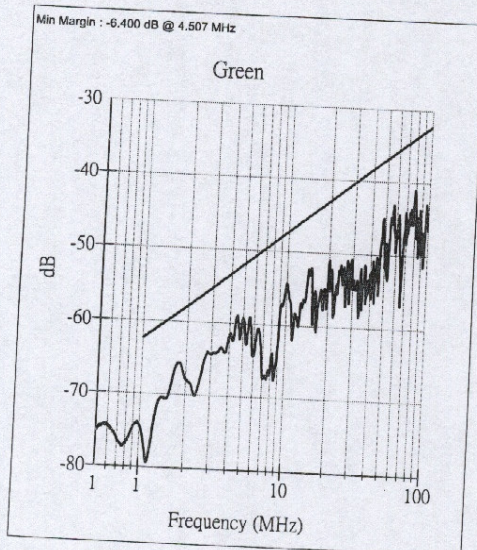

Company	ADDISON	Reel No	219-2
Specification	TIA 568A - Cat5e	Description	4 Pair
Test Started	2002/6/19 PM 01:54:54	Length	1007 ft
Comments		Temperature	28 ° C
Technician		Test Status:	PASS

NEXT (PowerSum) Near