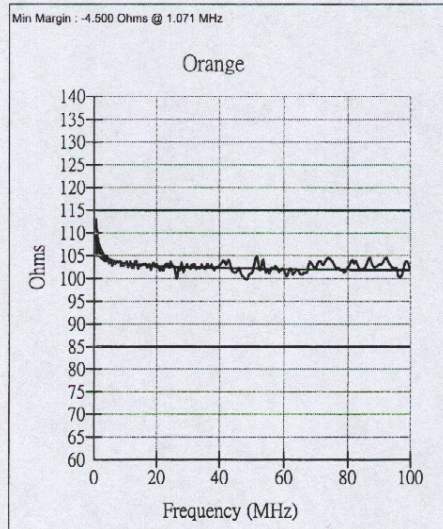

Company	ADDISON	Reel No	219-2
Specification	TIA 568A - Cat5e	Description	4 Pair
Test Started	2002/6/19 PM 01:54:54	Length	1007 ft
Comments		Temperature	28 ° C
Technician		Test Status:	PASS

### Impedance Near

Company	ADDISON	Reel No	219-2
Specification	TIA 568A - Cat5e	Description	4 Pair
Test Started	2002/6/19 PM 01:54:54	Length	1007 ft
Comments		Temperature	28 ° C
Technician		Test Status:	PASS

Return Loss Near

Company	ADDISON	Reel No	219-2
Specification	TIA 568A - Cat5e	Description	4 Pair
Test Started	2002/6/19 PM 01:54:54	Length	1007 ft
Comments		Temperature	28 ° C
Technician		Test Status:	PASS

NEXT (Pair-Pair) Near

Company	ADDISON	Reel No	219-2
Specification	TIA 568A - Cat5e	Description	4 Pair
Test Started	2002/6/19 PM 01:54:54	Length	1007 ft
Comments		Temperature	28 ° C
Technician		Test Status:	PASS