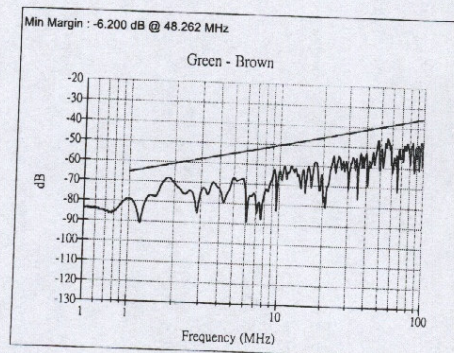

### Impedance Near

Company	ADDISON	Reel No	219-2
Specification	TIA 568A - Cat5e	Description	4 Pair
Test Started	2002/6/19 PM 01:54:54	Length	1007 ft
Comments		Temperature	28 ° C
Technician		Test Status:	PASS

Return Loss Near

Company	ADDISON	Reel No	219-2
Specification	TIA 568A - Cat5e	Description	4 Pair
Test Started	2002/6/19 PM 01:54:54	Length	1007 ft
Comments		Temperature	28 ° C
Technician		Test Status:	PASS

### Attenuation Near

Company	ADDISON	Reel No	219-2
Specification	TIA 568A - Cat5e	Description	4 Pair
Test Started	2002/6/19 PM 01:54:54	Length	1007 ft
Comments		Temperature	28 ° C
Technician		Test Status:	PASS

NEXT (Pair-Pair) Near

Company	ADDISON	Reel No	219-2
Specification	TIA 568A - Cat5e	Description	4 Pair
Test Started	2002/6/19 PM 01:54:54	Length	1007 ft
Comments		Temperature	28 ° C
Technician		Test Status:	PASS