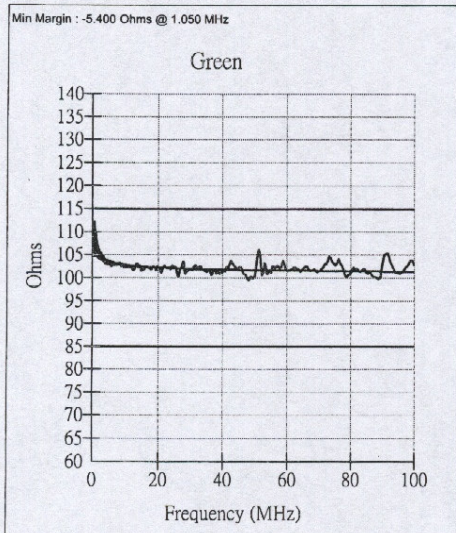

Company	ADDISON	Reel No	219-2
Specification	TIA 568A - Cat5e	Description	4 Pair
Test Started	2002/6/19 PM 01:54:54	Length	1007 ft
Comments		Temperature	28 ° C
Technician		Test Status:	PASS

### Impedance Near

Company	ADDISON	Reel No	219-2
Specification	TIA 568A - Cat5e	Description	4 Pair
Test Started	2002/6/19 PM 01:54:54	Length	1007 ft
Comments		Temperature	28 ° C
Technician		Test Status:	PASS

Return Loss Near

Company	ADDISON	Reel No	219-2
Specification	TIA 568A - Cat5e	Description	4 Pair
Test Started	2002/6/19 PM 01:54:54	Length	1007 ft
Comments		Temperature	28 ° C
Technician		Test Status:	PASS

NEXT (Pair-Pair) Near

Company	ADDISON	Reel No	219-2
Specification	TIA 568A - Cat5e	Description	4 Pair
Test Started	2002/6/19 PM 01:54:54	Length	1007 ft
Comments		Temperature	28 ° C
Technician		Test Status:	PASS