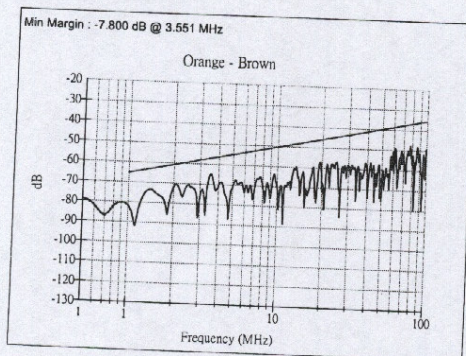

### Impedance Near

Company	ADDISON	Reel No	219-2
Specification	TIA 568A - Cat5e	Description	4 Pair
Test Started	2002/6/19 PM 01:54:54	Length	1007 ft
Comments		Temperature	28 ° C
Technician		Test Status:	PASS

Return Loss Near

Company	ADDISON	Reel No	219-2
Specification	TIA 568A - Cat5e	Description	4 Pair
Test Started	2002/6/19 PM 01:54:54	Length	1007 ft
Comments		Temperature	28 ° C
Technician		Test Status:	PASS

### Attenuation Near

Company	ADDISON	Reel No	219-2
Specification	TIA 568A - Cat5e	Description	4 Pair
Test Started	2002/6/19 PM 01:54:54	Length	1007 ft
Comments		Temperature	28 ° C
Technician		Test Status:	PASS

NEXT (Pair-Pair) Near

Company	ADDISON	Reel No	219-2
Specification	TIA 568A - Cat5e	Description	4 Pair
Test Started	2002/6/19 PM 01:54:54	Length	1007 ft
Comments		Temperature	28 ° C
Technician		Test Status:	PASS