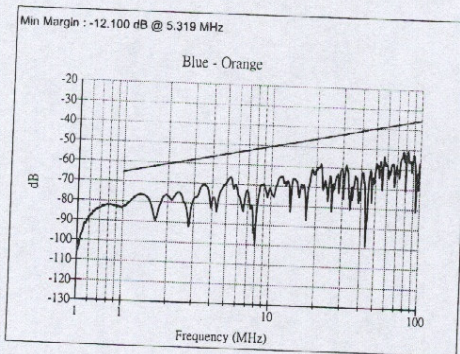

### Impedance Near

Company	ADDISON	Reel No	219-2
Specification	TIA 568A - Cat5e	Description	4 Pair
Test Started	2002/6/19 PM 01:54:54	Length	1007 ft
Comments		Temperature	28 ° C
Technician		Test Status:	PASS

Return Loss Near

Company	ADDISON	Reel No	219-2
Specification	TIA 568A - Cat5e	Description	4 Pair
Test Started	2002/6/19 PM 01:54:54	Length	1007 ft
Comments		Temperature	28 ° C
Technician		Test Status:	PASS

### Attenuation Near

Company	ADDISON	Reel No	219-2
Specification	TIA 568A - Cat5e	Description	4 Pair
Test Started	2002/6/19 PM 01:54:54	Length	1007 ft
Comments		Temperature	28 ° C
Technician		Test Status:	PASS

NEXT (Pair-Pair) Near

Company	ADDISON	Reel No	219-2
Specification	TIA 568A - Cat5e	Description	4 Pair
Test Started	2002/6/19 PM 01:54:54	Length	1007 ft
Comments		Temperature	28 ° C
Technician		Test Status:	PASS