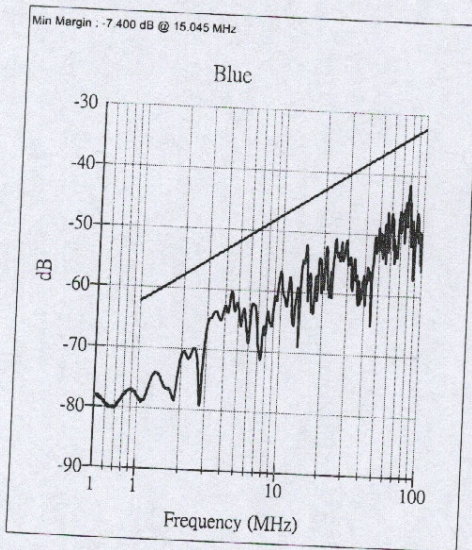

Company	ADDISON	Reel No	219-2
Specification	TIA 568A - Cat5e	Description	4 Pair
Test Started	2002/6/19 PM 01:54:54	Length	1007 ft
Comments		Temperature	28 ° C
Technician		Test Status:	PASS

NEXT (PowerSum) Near