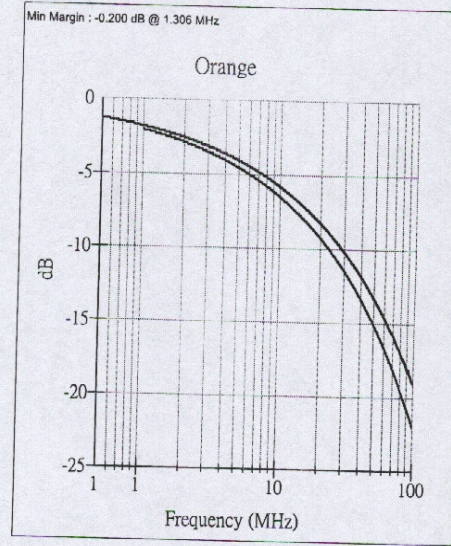

Company	ADDISON	Reel No	219-2
Specification	TIA 568A - Cat5e	Description	4 Pair
Test Started	2002/6/19 PM 01:54:54	Length	1007 ft
Comments		Temperature	28 ° C
Technician		Test Status:	PASS

Attenuation Near