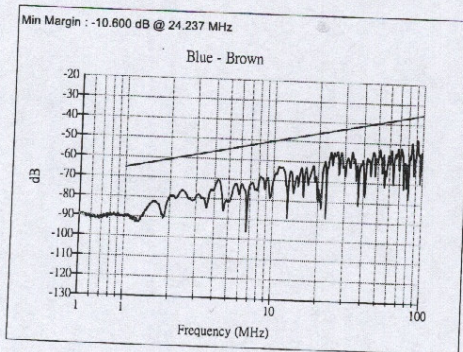

### Impedance Near

Company	ADDISON	Reel No	219-2
Specification	TIA 568A - Cat5e	Description	4 Pair
Test Started	2002/6/19 PM 01:54:54	Length	1007 ft
Comments		Temperature	28 ° C
Technician		Test Status:	PASS

Return Loss Near

Company	ADDISON	Reel No	219-2
Specification	TIA 568A - Cat5e	Description	4 Pair
Test Started	2002/6/19 PM 01:54:54	Length	1007 ft
Comments		Temperature	28 ° C
Technician		Test Status:	PASS

### Attenuation Near

Company	ADDISON	Reel No	219-2
Specification	TIA 568A - Cat5e	Description	4 Pair
Test Started	2002/6/19 PM 01:54:54	Length	1007 ft
Comments		Temperature	28 ° C
Technician		Test Status:	PASS

NEXT (Pair-Pair) Near

Company	ADDISON	Reel No	219-2
Specification	TIA 568A - Cat5e	Description	4 Pair
Test Started	2002/6/19 PM 01:54:54	Length	1007 ft
Comments		Temperature	28 ° C
Technician		Test Status:	PASS