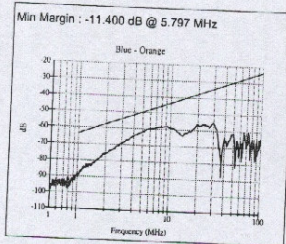

### Attenuation Near

Company	ADDISON	Reel No	219-2
Specification	TIA 568A - Cat5e	Description	4 Pair
Test Started	2002/6/19 PM 01:54:54	Length	1007 ft
Comments		Temperature	28 ° C
Technician		Test Status:	PASS

NEXT (Pair-Pair) Near

Company	ADDISON	Reel No	219-2
Specification	TIA 568A - Cat5e	Description	4 Pair
Test Started	2002/6/19 PM 01:54:54	Length	1007 ft
Comments		Temperature	28 ° C
Technician		Test Status:	PASS

NEXT (PowerSum) Near

Company	ADDISON	Reel No	219-2
Specification	TIA 568A - Cat5e	Description	4 Pair
Test Started	2002/6/19 PM 01:54:54	Length	1007 ft
Comments		Temperature	28 ° C
Technician		Test Status:	PASS

ELFEXT (Pair-Pair) Near

Company	ADDISON	Reel No	219-2
Specification	TIA 568A - Cat5e	Description	4 Pair
Test Started	2002/6/19 PM 01:54:54	Length	1007 ft
Comments		Temperature	28 ° C
Technician		Test Status:	PASS