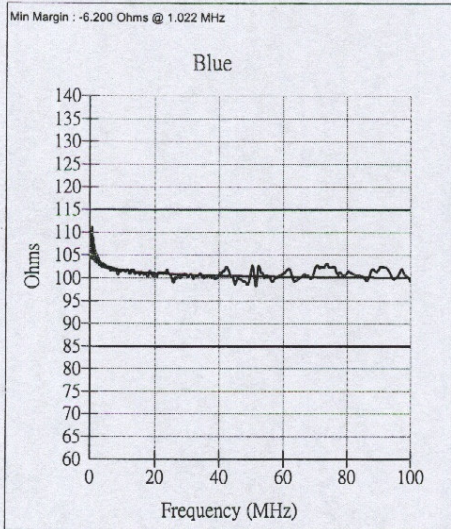

Company	ADDISON	Reel No	219-2
Specification	TIA 568A - Cat5e	Description	4 Pair
Test Started	2002/6/19 PM 01:54:54	Length	1007 ft
Comments		Temperature	28 ° C
Technician		Test Status:	PASS

### Impedance Near

Company	ADDISON	Reel No	219-2
Specification	TIA 568A - Cat5e	Description	4 Pair
Test Started	2002/6/19 PM 01:54:54	Length	1007 ft
Comments		Temperature	28 ° C
Technician		Test Status:	PASS

Return Loss Near

Company	ADDISON	Reel No	219-2
Specification	TIA 568A - Cat5e	Description	4 Pair
Test Started	2002/6/19 PM 01:54:54	Length	1007 ft
Comments		Temperature	28 ° C
Technician		Test Status:	PASS

NEXT (Pair-Pair) Near

Company	ADDISON	Reel No	219-2
Specification	TIA 568A - Cat5e	Description	4 Pair
Test Started	2002/6/19 PM 01:54:54	Length	1007 ft
Comments		Temperature	28 ° C
Technician		Test Status:	PASS