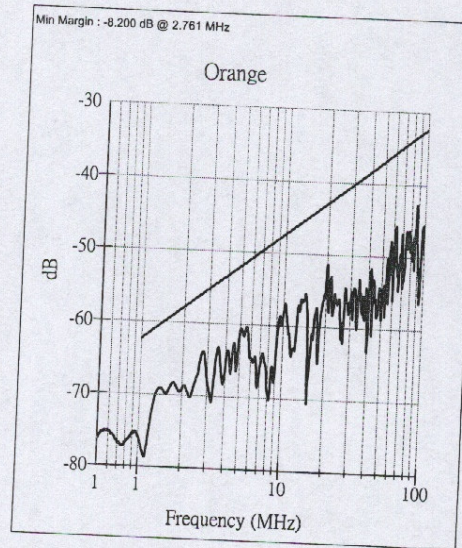

Company	ADDISON	Reel No	219-2
Specification	TIA 568A - Cat5e	Description	4 Pair
Test Started	2002/6/19 PM 01:54:54	Length	1007 ft
Comments		Temperature	28 ° C
Technician		Test Status:	PASS

NEXT (PowerSum) Near