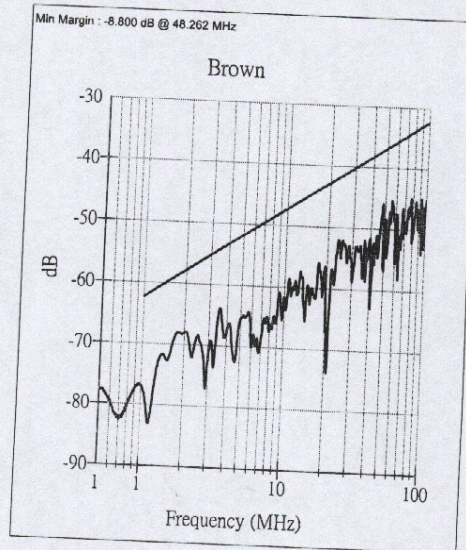

Company	ADDISON	Reel No	219-2
Specification	TIA 568A - Cat5e	Description	4 Pair
Test Started	2002/6/19 PM 01:54:54	Length	1007 ft
Comments		Temperature	28 ° C
Technician		Test Status:	PASS

NEXT (PowerSum) Near