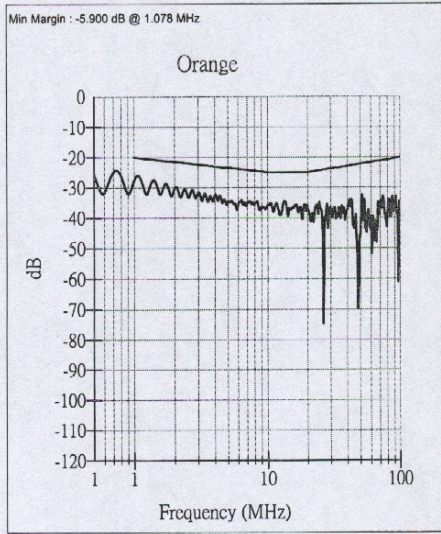

Company	ADDISON	Reel No	219-2
Specification	TIA 568A - Cat5e	Description	4 Pair
Test Started	2002/6/19 PM 01:54:54	Length	1007 ft
Comments		Temperature	28 ° C
Technician		Test Status:	PASS

### Impedance Near

Company	ADDISON	Reel No	219-2
Specification	TIA 568A - Cat5e	Description	4 Pair
Test Started	2002/6/19 PM 01:54:54	Length	1007 ft
Comments		Temperature	28 ° C
Technician		Test Status:	PASS

Return Loss Near

Company	ADDISON	Reel No	219-2
Specification	TIA 568A - Cat5e	Description	4 Pair
Test Started	2002/6/19 PM 01:54:54	Length	1007 ft
Comments		Temperature	28 ° C
Technician		Test Status:	PASS

NEXT (Pair-Pair) Near

Company	ADDISON	Reel No	219-2
Specification	TIA 568A - Cat5e	Description	4 Pair
Test Started	2002/6/19 PM 01:54:54	Length	1007 ft
Comments		Temperature	28 ° C
Technician		Test Status:	PASS