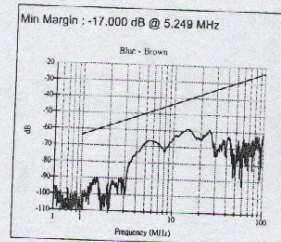

### Attenuation Near

Company	ADDISON	Reel No	219-2
Specification	TIA 568A - Cat5e	Description	4 Pair
Test Started	2002/6/19 PM 01:54:54	Length	1007 ft
Comments		Temperature	28 ° C
Technician		Test Status:	PASS

NEXT (Pair-Pair) Near

Company	ADDISON	Reel No	219-2
Specification	TIA 568A - Cat5e	Description	4 Pair
Test Started	2002/6/19 PM 01:54:54	Length	1007 ft
Comments		Temperature	28 ° C
Technician		Test Status:	PASS

NEXT (PowerSum) Near

Company	ADDISON	Reel No	219-2
Specification	TIA 568A - Cat5e	Description	4 Pair
Test Started	2002/6/19 PM 01:54:54	Length	1007 ft
Comments		Temperature	28 ° C
Technician		Test Status:	PASS

ELFEXT (Pair-Pair) Near

Company	ADDISON	Reel No	219-2
Specification	TIA 568A - Cat5e	Description	4 Pair
Test Started	2002/6/19 PM 01:54:54	Length	1007 ft
Comments		Temperature	28 ° C
Technician		Test Status:	PASS