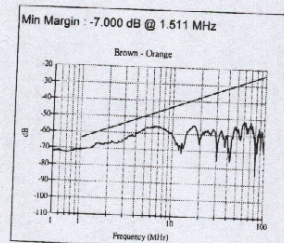

### Attenuation Near

Company	ADDISON	Reel No	219-2
Specification	TIA 568A - Cat5e	Description	4 Pair
Test Started	2002/6/19 PM 01:54:54	Length	1007 ft
Comments		Temperature	28 ° C
Technician		Test Status:	PASS

NEXT (Pair-Pair) Near

Company	ADDISON	Reel No	219-2
Specification	TIA 568A - Cat5e	Description	4 Pair
Test Started	2002/6/19 PM 01:54:54	Length	1007 ft
Comments		Temperature	28 ° C
Technician		Test Status:	PASS

NEXT (PowerSum) Near

Company	ADDISON	Reel No	219-2
Specification	TIA 568A - Cat5e	Description	4 Pair
Test Started	2002/6/19 PM 01:54:54	Length	1007 ft
Comments		Temperature	28 ° C
Technician		Test Status:	PASS

ELFEXT (Pair-Pair) Near

Company	ADDISON	Reel No	219-2
Specification	TIA 568A - Cat5e	Description	4 Pair
Test Started	2002/6/19 PM 01:54:54	Length	1007 ft
Comments		Temperature	28 ° C
Technician		Test Status:	PASS