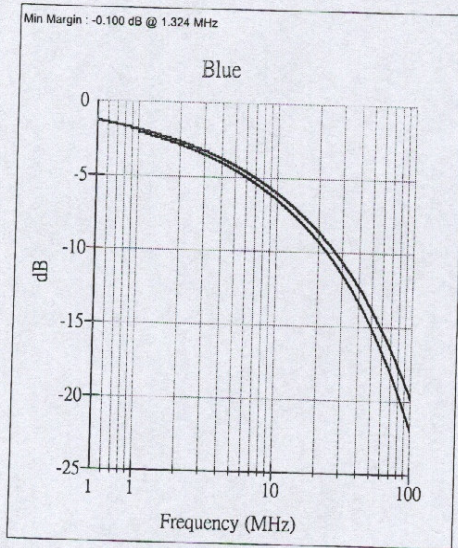

Company	ADDISON	Reel No	219-2
Specification	TIA 568A - Cat5e	Description	4 Pair
Test Started	2002/6/19 PM 01:54:54	Length	1007 ft
Comments		Temperature	28 ° C
Technician		Test Status:	PASS

Attenuation Near