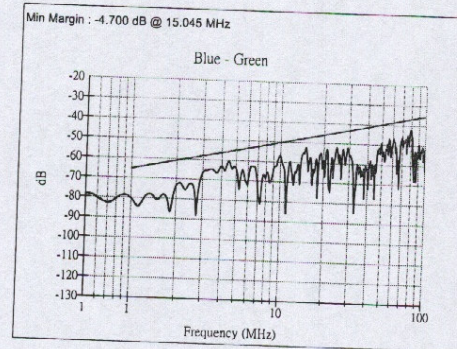

### Impedance Near

Company	ADDISON	Reel No	219-2
Specification	TIA 568A - Cat5e	Description	4 Pair
Test Started	2002/6/19 PM 01:54:54	Length	1007 ft
Comments		Temperature	28 ° C
Technician		Test Status:	PASS

Return Loss Near

Company	ADDISON	Reel No	219-2
Specification	TIA 568A - Cat5e	Description	4 Pair
Test Started	2002/6/19 PM 01:54:54	Length	1007 ft
Comments		Temperature	28 ° C
Technician		Test Status:	PASS

### Attenuation Near

Company	ADDISON	Reel No	219-2
Specification	TIA 568A - Cat5e	Description	4 Pair
Test Started	2002/6/19 PM 01:54:54	Length	1007 ft
Comments		Temperature	28 ° C
Technician		Test Status:	PASS

NEXT (Pair-Pair) Near

Company	ADDISON	Reel No	219-2
Specification	TIA 568A - Cat5e	Description	4 Pair
Test Started	2002/6/19 PM 01:54:54	Length	1007 ft
Comments		Temperature	28 ° C
Technician		Test Status:	PASS