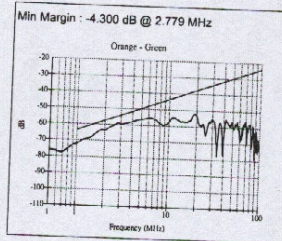

### Attenuation Near

Company	ADDISON	Reel No	219-2
Specification	TIA 568A - Cat5e	Description	4 Pair
Test Started	2002/6/19 PM 01:54:54	Length	1007 ft
Comments		Temperature	28 ° C
Technician		Test Status:	PASS

NEXT (Pair-Pair) Near

Company	ADDISON	Reel No	219-2
Specification	TIA 568A - Cat5e	Description	4 Pair
Test Started	2002/6/19 PM 01:54:54	Length	1007 ft
Comments		Temperature	28 ° C
Technician		Test Status:	PASS

NEXT (PowerSum) Near

Company	ADDISON	Reel No	219-2
Specification	TIA 568A - Cat5e	Description	4 Pair
Test Started	2002/6/19 PM 01:54:54	Length	1007 ft
Comments		Temperature	28 ° C
Technician		Test Status:	PASS

ELFEXT (Pair-Pair) Near

Company	ADDISON	Reel No	219-2
Specification	TIA 568A - Cat5e	Description	4 Pair
Test Started	2002/6/19 PM 01:54:54	Length	1007 ft
Comments		Temperature	28 ° C
Technician		Test Status:	PASS