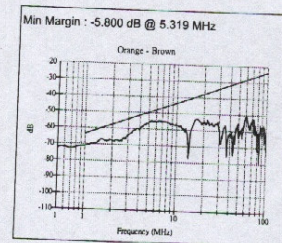

### Attenuation Near

Company	ADDISON	Reel No	219-2
Specification	TIA 568A - Cat5e	Description	4 Pair
Test Started	2002/6/19 PM 01:54:54	Length	1007 ft
Comments		Temperature	28 ° C
Technician		Test Status:	PASS

NEXT (Pair-Pair) Near

Company	ADDISON	Reel No	219-2
Specification	TIA 568A - Cat5e	Description	4 Pair
Test Started	2002/6/19 PM 01:54:54	Length	1007 ft
Comments		Temperature	28 ° C
Technician		Test Status:	PASS

NEXT (PowerSum) Near

Company	ADDISON	Reel No	219-2
Specification	TIA 568A - Cat5e	Description	4 Pair
Test Started	2002/6/19 PM 01:54:54	Length	1007 ft
Comments		Temperature	28 ° C
Technician		Test Status:	PASS

ELFEXT (Pair-Pair) Near

Company	ADDISON	Reel No	219-2
Specification	TIA 568A - Cat5e	Description	4 Pair
Test Started	2002/6/19 PM 01:54:54	Length	1007 ft
Comments		Temperature	28 ° C
Technician		Test Status:	PASS