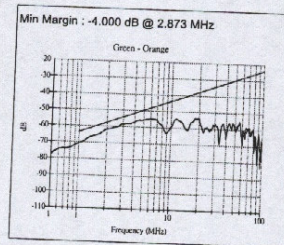

### Attenuation Near

Company	ADDISON	Reel No	219-2
Specification	TIA 568A - Cat5e	Description	4 Pair
Test Started	2002/6/19 PM 01:54:54	Length	1007 ft
Comments		Temperature	28 ° C
Technician		Test Status:	PASS

NEXT (Pair-Pair) Near

Company	ADDISON	Reel No	219-2
Specification	TIA 568A - Cat5e	Description	4 Pair
Test Started	2002/6/19 PM 01:54:54	Length	1007 ft
Comments		Temperature	28 ° C
Technician		Test Status:	PASS

NEXT (PowerSum) Near

Company	ADDISON	Reel No	219-2
Specification	TIA 568A - Cat5e	Description	4 Pair
Test Started	2002/6/19 PM 01:54:54	Length	1007 ft
Comments		Temperature	28 ° C
Technician		Test Status:	PASS

ELFEXT (Pair-Pair) Near

Company	ADDISON	Reel No	219-2
Specification	TIA 568A - Cat5e	Description	4 Pair
Test Started	2002/6/19 PM 01:54:54	Length	1007 ft
Comments		Temperature	28 ° C
Technician		Test Status:	PASS