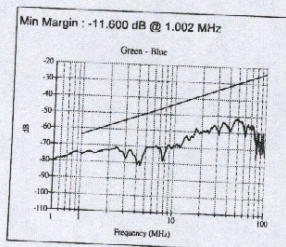

### Attenuation Near

Company	ADDISON	Reel No	219-2
Specification	TIA 568A - Cat5e	Description	4 Pair
Test Started	2002/6/19 PM 01:54:54	Length	1007 ft
Comments		Temperature	28 ° C
Technician		Test Status:	PASS

NEXT (Pair-Pair) Near

Company	ADDISON	Reel No	219-2
Specification	TIA 568A - Cat5e	Description	4 Pair
Test Started	2002/6/19 PM 01:54:54	Length	1007 ft
Comments		Temperature	28 ° C
Technician		Test Status:	PASS

NEXT (PowerSum) Near

Company	ADDISON	Reel No	219-2
Specification	TIA 568A - Cat5e	Description	4 Pair
Test Started	2002/6/19 PM 01:54:54	Length	1007 ft
Comments		Temperature	28 ° C
Technician		Test Status:	PASS

ELFEXT (Pair-Pair) Near

Company	ADDISON	Reel No	219-2
Specification	TIA 568A - Cat5e	Description	4 Pair
Test Started	2002/6/19 PM 01:54:54	Length	1007 ft
Comments		Temperature	28 ° C
Technician		Test Status:	PASS