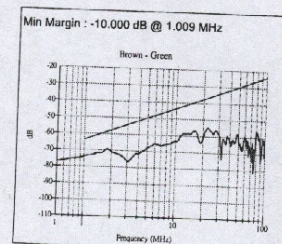

### Attenuation Near

Company	ADDISON	Reel No	219-2
Specification	TIA 568A - Cat5e	Description	4 Pair
Test Started	2002/6/19 PM 01:54:54	Length	1007 ft
Comments		Temperature	28 ° C
Technician		Test Status:	PASS

NEXT (Pair-Pair) Near

Company	ADDISON	Reel No	219-2
Specification	TIA 568A - Cat5e	Description	4 Pair
Test Started	2002/6/19 PM 01:54:54	Length	1007 ft
Comments		Temperature	28 ° C
Technician		Test Status:	PASS

NEXT (PowerSum) Near

Company	ADDISON	Reel No	219-2
Specification	TIA 568A - Cat5e	Description	4 Pair
Test Started	2002/6/19 PM 01:54:54	Length	1007 ft
Comments		Temperature	28 ° C
Technician		Test Status:	PASS

ELFEXT (Pair-Pair) Near

Company	ADDISON	Reel No	219-2
Specification	TIA 568A - Cat5e	Description	4 Pair
Test Started	2002/6/19 PM 01:54:54	Length	1007 ft
Comments		Temperature	28 ° C
Technician		Test Status:	PASS