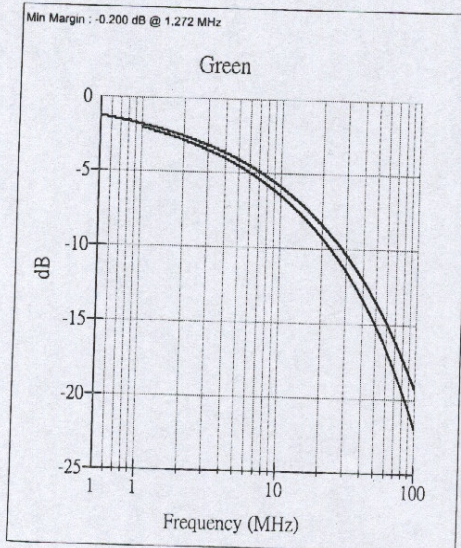

Company	ADDISON	Reel No	219-2
Specification	TIA 568A - Cat5e	Description	4 Pair
Test Started	2002/6/19 PM 01:54:54	Length	1007 ft
Comments		Temperature	28 ° C
Technician		Test Status:	PASS

Attenuation Near