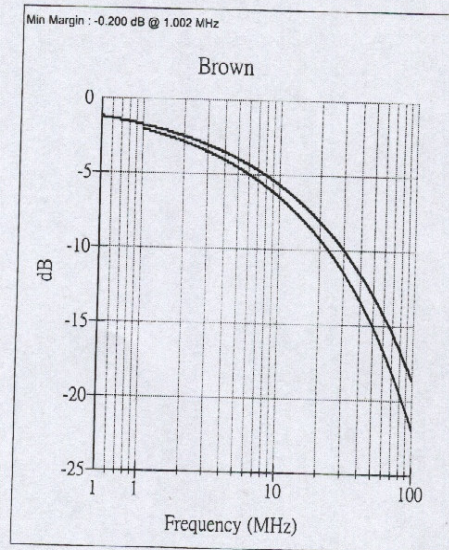

Company	ADDISON	Reel No	219-2
Specification	TIA 568A - Cat5e	Description	4 Pair
Test Started	2002/6/19 PM 01:54:54	Length	1007 ft
Comments		Temperature	28 ° C
Technician		Test Status:	PASS

Attenuation Near