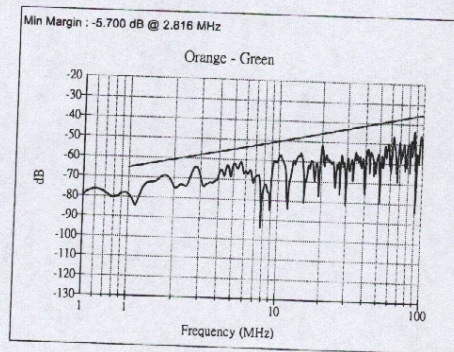

### Impedance Near

Company	ADDISON	Reel No	219-2
Specification	TIA 568A - Cat5e	Description	4 Pair
Test Started	2002/6/19 PM 01:54:54	Length	1007 ft
Comments		Temperature	28 ° C
Technician		Test Status:	PASS

Return Loss Near

Company	ADDISON	Reel No	219-2
Specification	TIA 568A - Cat5e	Description	4 Pair
Test Started	2002/6/19 PM 01:54:54	Length	1007 ft
Comments		Temperature	28 ° C
Technician		Test Status:	PASS

### Attenuation Near

Company	ADDISON	Reel No	219-2
Specification	TIA 568A - Cat5e	Description	4 Pair
Test Started	2002/6/19 PM 01:54:54	Length	1007 ft
Comments		Temperature	28 ° C
Technician		Test Status:	PASS

NEXT (Pair-Pair) Near

Company	ADDISON	Reel No	219-2
Specification	TIA 568A - Cat5e	Description	4 Pair
Test Started	2002/6/19 PM 01:54:54	Length	1007 ft
Comments		Temperature	28 ° C
Technician		Test Status:	PASS