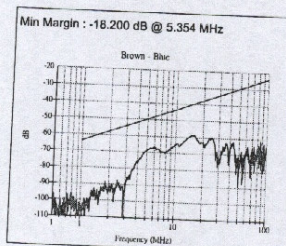

### Attenuation Near

Company	ADDISON	Reel No	219-2
Specification	TIA 568A - Cat5e	Description	4 Pair
Test Started	2002/6/19 PM 01:54:54	Length	1007 ft
Comments		Temperature	28 ° C
Technician		Test Status:	PASS

NEXT (Pair-Pair) Near

Company	ADDISON	Reel No	219-2
Specification	TIA 568A - Cat5e	Description	4 Pair
Test Started	2002/6/19 PM 01:54:54	Length	1007 ft
Comments		Temperature	28 ° C
Technician		Test Status:	PASS

NEXT (PowerSum) Near

Company	ADDISON	Reel No	219-2
Specification	TIA 568A - Cat5e	Description	4 Pair
Test Started	2002/6/19 PM 01:54:54	Length	1007 ft
Comments		Temperature	28 ° C
Technician		Test Status:	PASS

ELFEXT (Pair-Pair) Near

Company	ADDISON	Reel No	219-2
Specification	TIA 568A - Cat5e	Description	4 Pair
Test Started	2002/6/19 PM 01:54:54	Length	1007 ft
Comments		Temperature	28 ° C
Technician		Test Status:	PASS