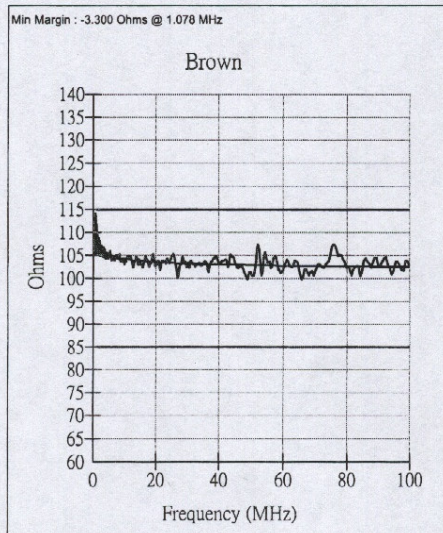

Company	ADDISON	Reel No	219-2
Specification	TIA 568A - Cat5e	Description	4 Pair
Test Started	2002/6/19 PM 01:54:54	Length	1007 ft
Comments		Temperature	28 ° C
Technician		Test Status:	PASS

### Impedance Near

Company	ADDISON	Reel No	219-2
Specification	TIA 568A - Cat5e	Description	4 Pair
Test Started	2002/6/19 PM 01:54:54	Length	1007 ft
Comments		Temperature	28 ° C
Technician		Test Status:	PASS

Return Loss Near

Company	ADDISON	Reel No	219-2
Specification	TIA 568A - Cat5e	Description	4 Pair
Test Started	2002/6/19 PM 01:54:54	Length	1007 ft
Comments		Temperature	28 ° C
Technician		Test Status:	PASS

NEXT (Pair-Pair) Near

Company	ADDISON	Reel No	219-2
Specification	TIA 568A - Cat5e	Description	4 Pair
Test Started	2002/6/19 PM 01:54:54	Length	1007 ft
Comments		Temperature	28 ° C
Technician		Test Status:	PASS