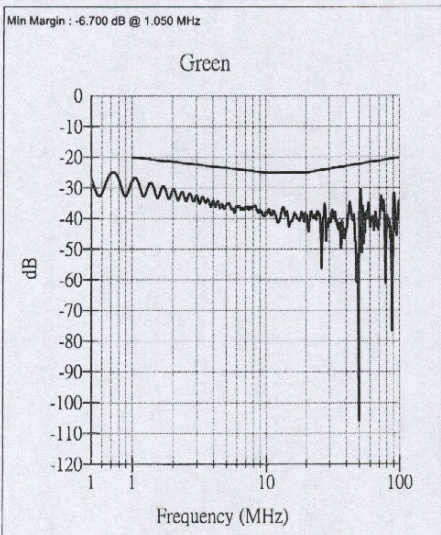

Company	ADDISON	Reel No	219-2
Specification	TIA 568A - Cat5e	Description	4 Pair
Test Started	2002/6/19 PM 01:54:54	Length	1007 ft
Comments		Temperature	28 ° C
Technician		Test Status:	PASS

### Impedance Near

Company	ADDISON	Reel No	219-2
Specification	TIA 568A - Cat5e	Description	4 Pair
Test Started	2002/6/19 PM 01:54:54	Length	1007 ft
Comments		Temperature	28 ° C
Technician		Test Status:	PASS

Return Loss Near

Company	ADDISON	Reel No	219-2
Specification	TIA 568A - Cat5e	Description	4 Pair
Test Started	2002/6/19 PM 01:54:54	Length	1007 ft
Comments		Temperature	28 ° C
Technician		Test Status:	PASS

NEXT (Pair-Pair) Near

Company	ADDISON	Reel No	219-2
Specification	TIA 568A - Cat5e	Description	4 Pair
Test Started	2002/6/19 PM 01:54:54	Length	1007 ft
Comments		Temperature	28 ° C
Technician		Test Status:	PASS