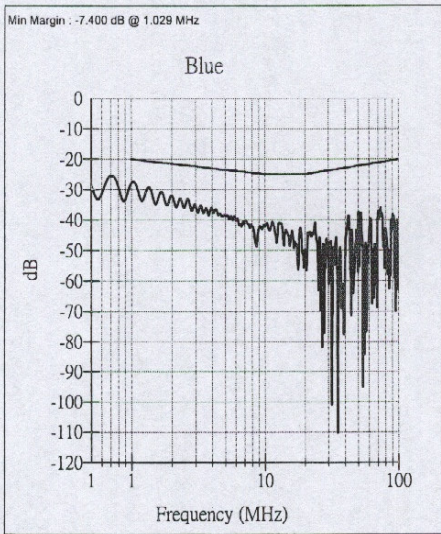

Company	ADDISON	Reel No	219-2
Specification	TIA 568A - Cat5e	Description	4 Pair
Test Started	2002/6/19 PM 01:54:54	Length	1007 ft
Comments		Temperature	28 ° C
Technician		Test Status:	PASS

### Impedance Near

Company	ADDISON	Reel No	219-2
Specification	TIA 568A - Cat5e	Description	4 Pair
Test Started	2002/6/19 PM 01:54:54	Length	1007 ft
Comments		Temperature	28 ° C
Technician		Test Status:	PASS

Return Loss Near

Company	ADDISON	Reel No	219-2
Specification	TIA 568A - Cat5e	Description	4 Pair
Test Started	2002/6/19 PM 01:54:54	Length	1007 ft
Comments		Temperature	28 ° C
Technician		Test Status:	PASS

NEXT (Pair-Pair) Near

Company	ADDISON	Reel No	219-2
Specification	TIA 568A - Cat5e	Description	4 Pair
Test Started	2002/6/19 PM 01:54:54	Length	1007 ft
Comments		Temperature	28 ° C
Technician		Test Status:	PASS