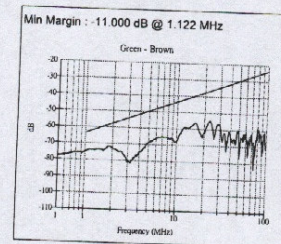

### Attenuation Near

Company	ADDISON	Reel No	219-2
Specification	TIA 568A - Cat5e	Description	4 Pair
Test Started	2002/6/19 PM 01:54:54	Length	1007 ft
Comments		Temperature	28 ° C
Technician		Test Status:	PASS

NEXT (Pair-Pair) Near

Company	ADDISON	Reel No	219-2
Specification	TIA 568A - Cat5e	Description	4 Pair
Test Started	2002/6/19 PM 01:54:54	Length	1007 ft
Comments		Temperature	28 ° C
Technician		Test Status:	PASS

NEXT (PowerSum) Near

Company	ADDISON	Reel No	219-2
Specification	TIA 568A - Cat5e	Description	4 Pair
Test Started	2002/6/19 PM 01:54:54	Length	1007 ft
Comments		Temperature	28 ° C
Technician		Test Status:	PASS

ELFEXT (Pair-Pair) Near

Company	ADDISON	Reel No	219-2
Specification	TIA 568A - Cat5e	Description	4 Pair
Test Started	2002/6/19 PM 01:54:54	Length	1007 ft
Comments		Temperature	28 ° C
Technician		Test Status:	PASS