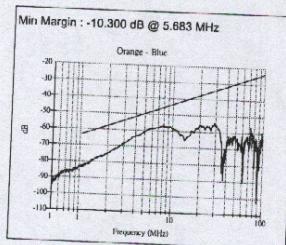

### Attenuation Near

Company	ADDISON	Reel No	219-2
Specification	TIA 568A - Cat5e	Description	4 Pair
Test Started	2002/6/19 PM 01:54:54	Length	1007 ft
Comments		Temperature	28 ° C
Technician		Test Status:	PASS

NEXT (Pair-Pair) Near

Company	ADDISON	Reel No	219-2
Specification	TIA 568A - Cat5e	Description	4 Pair
Test Started	2002/6/19 PM 01:54:54	Length	1007 ft
Comments		Temperature	28 ° C
Technician		Test Status:	PASS

NEXT (PowerSum) Near

Company	ADDISON	Reel No	219-2
Specification	TIA 568A - Cat5e	Description	4 Pair
Test Started	2002/6/19 PM 01:54:54	Length	1007 ft
Comments		Temperature	28 ° C
Technician		Test Status:	PASS

ELFEXT (Pair-Pair) Near

Company	ADDISON	Reel No	219-2
Specification	TIA 568A - Cat5e	Description	4 Pair
Test Started	2002/6/19 PM 01:54:54	Length	1007 ft
Comments		Temperature	28 ° C
Technician		Test Status:	PASS